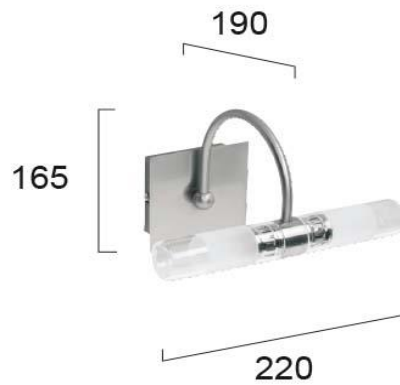

Product Datasheet

Code	460000
Description	2/Lights Wall Lamp Tube
Family	TUBE
Type	WALL LIGHTS
Type of Lamp	G9
Watt	2 x MAX 33W
Volt	220-240V
Hertz	50-60 Hz
Class	I
IP	IP44
Environment	INDOOR
Color	WHITE / NIKEL MATT
Material	GLASS / PLATED STEEL
Length	L:220
Height	H:165
Width	P:190