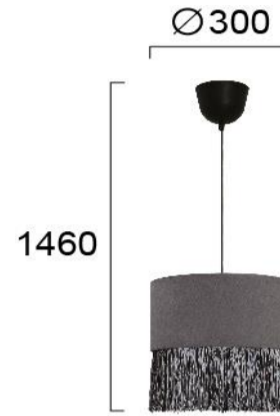

Product Datasheet

Code	4278700
Description	Pendant Light Grey Brigitte
Family	BRIGITTE
Type	PENDANT
Type of Lamp	E27
Watt	1 x Max 60W
Volt	220-240 VAC
Hertz	50-60 Hz
Class	Class II
IP	IP20
Environment	Indoor
Color	GREY / BLACK
Material	VELVET / PC
Length	D:300
Height	H:1460
Width	