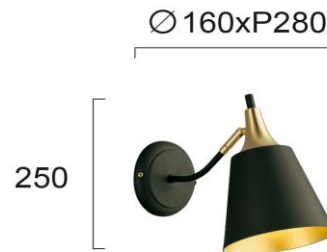

Product Datasheet

Code	4241601
Description	Wall Lamp Menta
Family	MENTA
Type	WALL LIGHTS
Type of Lamp	E27
Watt	MAX 42W
Volt	220-240 VAC
Hertz	50-60 Hz
Class	I
IP	IP20
Environment	INDOOR
Color	BLACK / GOLD
Material	ELECTROSTATIC PAINTED STEEL
Length	D:160
Height	H:250
Width	P:280