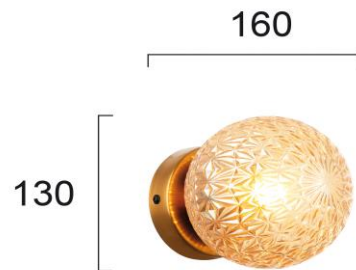

Product Datasheet

Code	4226101
Description	Wall Lamp Amber Aspa
Family	ASPA
Type	WALL LIGHTS
Type of Lamp	G9
Watt	MAX 25W
Volt	220-240V
Hertz	50-60 Hz
Class	I
IP	IP20
Environment	INDOOR
Color	AMBER / COPPER
Material	GLASS / PLATED STEEL
Length	
Height	H:100
Width	P:160