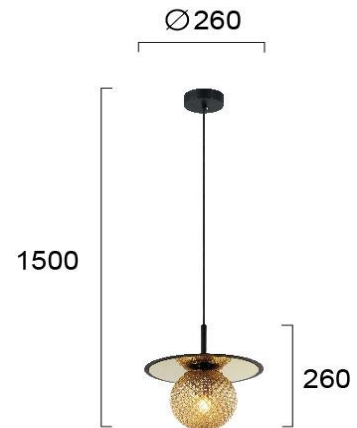

Product Datasheet

Code	4225501
Description	Pendant Lamp Amber Cairo
Family	CAIRO
Type	PENDANT
Type of Lamp	E27
Watt	MAX 40W
Volt	220-240V
Hertz	50-60 Hz
Class	I
IP	IP20
Environment	INDOOR
Color	AMBER / BLACK
Material	GLASS / ELECTROSTATIC PAINTED STEEL
Length	D:260
Height	H:1500
Width	