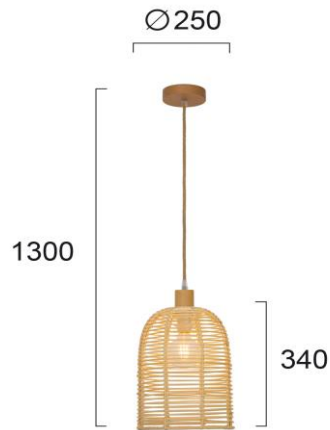

Product Datasheet

Code	4218200
Description	Pendant Lamp Bell
Family	BELL
Type	PENDANT
Type of Lamp	E27
Watt	MAX 70W
Volt	220-240V
Hertz	50-60 Hz
Class	
IP	IP20
Environment	INDOOR
Color	NATURAL
Material	RATTAN / WOOD
Length	D:250
Height	H:1300
Width	