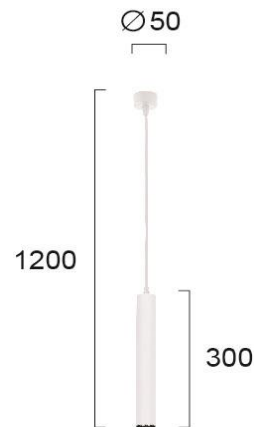

Product Datasheet

Code	4214300
Description	Pendant White Nestor
Family	NESTOR
Type	PENDANT
Type of Lamp	LED MODULE
Watt	10W
Volt	220-240V
Hertz	50-60 Hz
Class	
IP	IP20
Environment	INDOOR
Color	WHITE
Material	ELECTROSTATIC PAINTED STEEL
Length	D:50
Height	H:1200
Width	
Kelvin	3000K
Lumen	750 Lm
Beam Angle	BEAM ANGLE 24*
Dimmable	NON-DIMMABLE