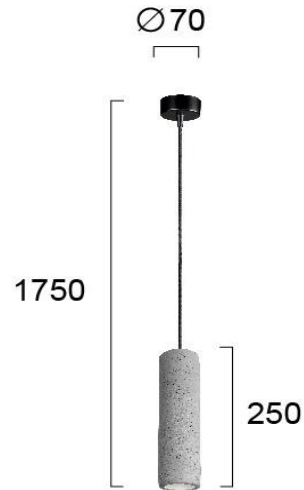

Product Datasheet

Code	4210000
Description	Pendant Concrete Phenix
Family	PHENIX
Type	PENDANT
Type of Lamp	GU10
Watt	1xMax 25W
Volt	220-240 VAC
Hertz	50-60 Hz
Class	Class I
IP	IP20
Environment	INDOOR
Color	GREY / BLACK
Material	CONCRETE
Length	D:70
Height	H:1750
Width	