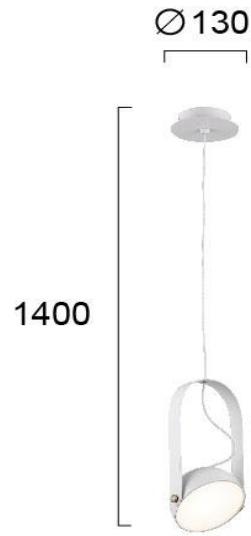

Product Datasheet

Code	4205600
Description	Pendant Light White Hemi
Family	HEMI
Type	PENDANT
Type of Lamp	LED MODULE
Watt	6W
Volt	220-240V
Hertz	50-60 Hz
Class	
IP	IP20
Environment	INDOOR
Color	WHITE
Material	ELECTROSTATIC PAINTED STEEL
Length	D:130
Height	H:1400
Width	
Kelvin	3000K
Lumen	540 Lm
Beam Angle	
Dimmable	NON