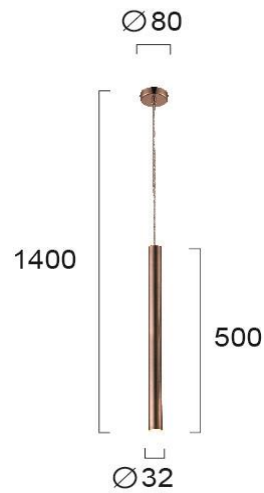

Product Datasheet

Code	4201702
Description	Pendant Antique Copper Elliot
Family	ELLIOT
Type	PENDANT
Type of Lamp	LED MODULE
Watt	5W
Volt	220-240 VAC
Hertz	50-60 Hz
Class	I
IP	IP20
Environment	INDOOR
Color	COPPER
Material	PLATED STEEL
Length	D:80
Height	H:1400
Width	
Kelvin	3000K
Lumen	450 Lm
Beam Angle	BEAM ANGLE 140*
Dimmable	DIMMABLE