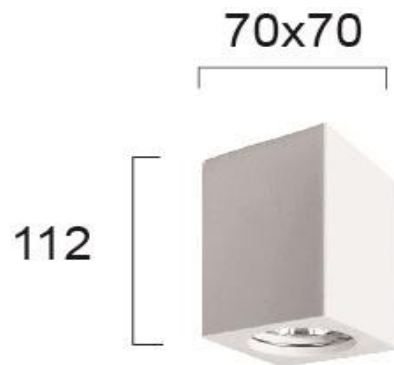

Product Datasheet

Code	4160700
Description	Spot Square 70*70 H:112 Phenix
Family	CERAMIC
Type	SPOTLIGHTS
Type of Lamp	GU10
Watt	MAX 35W
Volt	220-240V
Hertz	50-60 Hz
Class	I
IP	IP20
Environment	INDOOR
Color	WHITE
Material	CERAMIC
Length	L:70
Height	H:112
Width	W:70