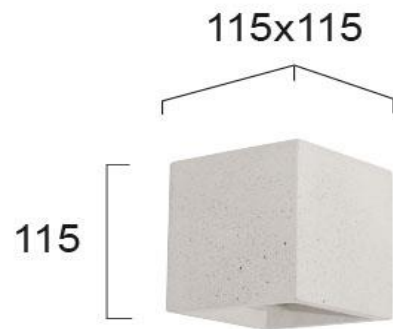

Product Datasheet

Code	4096902
Description	Wall Lamp White Cube Ceramic
Family	CERAMIC
Type	WALL LIGHTS
Type of Lamp	G9
Watt	MAX 33W
Volt	220-240V
Hertz	50-60 Hz
Class	I
IP	IP20
Environment	INDOOR
Color	WHITE
Material	CONCRETE
Length	L:115
Height	H:115
Width	W:115