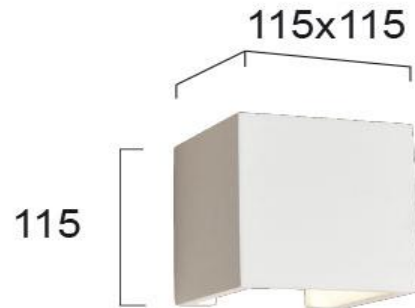

Product Datasheet

Code	4096900
Description	Wall Lamp Cube Ceramic
Family	CERAMIC
Type	WALL LIGHTS
Type of Lamp	G9
Watt	MAX 33W
Volt	220-240V
Hertz	50-60 Hz
Class	I
IP	IP20
Environment	Indoor
Color	WHITE
Material	CERAMIC
Length	L:115
Height	H:115
Width	P:115