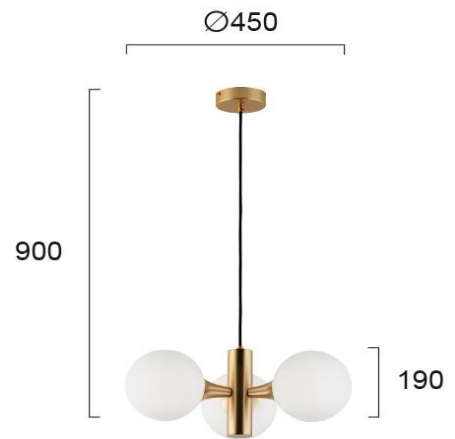

Product Datasheet

Code	3094300
Description	3/Lights Pendant Globe
Family	GLOBE
Type	PENDANT
Type of Lamp	E14 CFL / LED
Watt	3 x MAX 7W
Volt	220-240V
Hertz	50-60 Hz
Class	I
IP	IP20
Environment	INDOOR
Color	WHITE / BLACK / GOLD
Material	GLASS / ELECTROSTATIC PAINTED STEEL
Length	D:450
Height	H:900
Width	