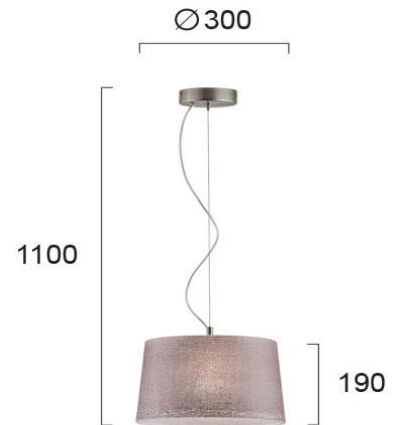

Product Datasheet

Code	3090602
Description	Pendant Light D:300 Dasky Pink Callas
Family	CALLAS
Type	PENDANT
Type of Lamp	E27
Watt	MAX 70W
Volt	220-240V
Hertz	50-60 Hz
Class	I
IP	IP20
Environment	INDOOR
Color	DUSKY PINK / NIKEL MATT
Material	GLASS / PLATED STEEL
Length	D:300
Height	H:1100
Width	