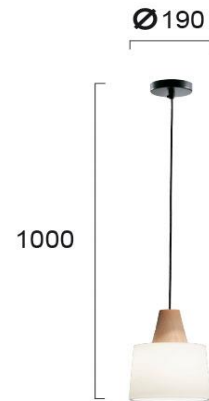

Product Datasheet

Code	3087400
Description	Pendant Light COne Eduardo
Family	EDUARDO
Type	PENDANT
Type of Lamp	E27
Watt	MAX 42W
Volt	220-240V
Hertz	50-60 Hz
Class	I
IP	IP20
Environment	INDOOR
Color	WHITE / OAK / BLACK
Material	GLASS / ELECTROSTATIC PAINTED STEEL / WOOD
Length	D:190
Height	H:1000
Width	