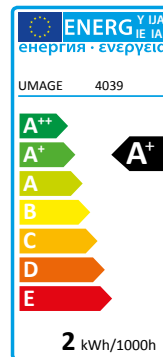

EU: E27 - 2W LED = 15W. 220-240V - 50 Hz - 2200 K
130 lm - 65 lm/W. RA: >93. 25000 H

US: E26 - 2W LED = 20W. 110-130V - 60 Hz - 2200 K
140 lm - 90 lm/W. RA: >80. 30000 H

NUMBER OF SWITCHING CYCLES BEFORE PREMATURE LAMP FAILURE

PACKAGING DIMENSIONS (Ø x H)

5.8 x 12.5 cm / 2.3 x 5"

MEDIA KIT

Photos and press material
Download at umagepress.com

ORDERING INFORMATION

EU/UK: Idea 2W 45 mm LED bulb

US: Idea 2W 1.7" LED bulb

#4039

#4040

Lighting Facts

Per Bulb

Brightness 140 lumens

Estimated Yearly Energy Cost \$0.18

Based on 3 hrs/day,
11¢/kWh. Cost depends on
rates and use.

Life 13.7 years

Based on 3 hrs/day

Light Appearance

Warm Cool

2200 K

Energy Used 1.5 watts

The specifications and dimensions are subject to change without notice. Document date: 26-02-2020 | info@umage.com | www.umage.com
Kongens Nytorv 15, DK-1050 Copenhagen K | +45 31 39 31 31 (tel) & 185 Wythe Ave 2FL, Brooklyn, NY 11249 | +1 646-790-7171 (tel)