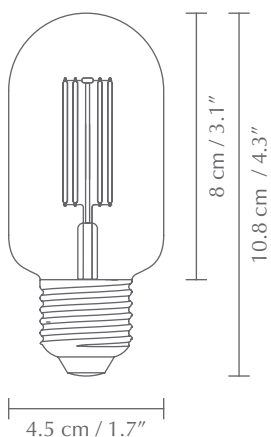

IDEA 2W 45MM

Designed by UIMAGE Design Team

TESTS & CERTIFICATIONS

CE (for indoor use), UL/cUL certified

DIMENSIONS

Ø: 4.5 cm / 1.7"

H: 10.8 cm / 4.3"

LIGHT SOURCE

PACKAGING DIMENSIONS (Ø x H)

5.8 x 12.5 cm / 2.3 x 5"

MEDIA KIT

Photos and press material
Download at umagepress.com

ORDERING INFORMATION

EU/UK: Idea 2W 45 mm LED bulb

US: Idea 2W 1.7" LED bulb

#4039

Light Appearance

Warm Cool

2200 K

Energy Used 1.5 watts

The specifications and dimensions are subject to change without notice. Document date: 26-02-2020 | info@umage.com | www.umage.com
Kongens Nytorv 15, DK-1050 Copenhagen K | +45 31 39 31 31 (tel) & 185 Wythe Ave 2FL, Brooklyn, NY 11249 | +1 646-790-7171 (tel)