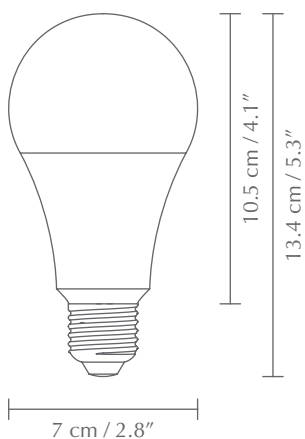

IDEA 13W 70MM

Designed by UIMAGE Design Team

TESTS & CERTIFICATIONS

CE (for indoor use)

DIMENSIONS

Ø: 7 cm / 2.8"

H: 13.4 cm / 5.3"

LIGHT SOURCE

EU: E27 - 13W LED = 103W, 220-240V - 50 Hz - 4000 K
1580 lm - 122 lm/W, RA: >80, 25000 H

NUMBER OF SWITCHING CYCLES BEFORE PREMATURE LAMP FAILURE

12500

TIME TO FULL BRIGHTNESS

< 1 sec

Non-dimmable

POWER FACTOR

0.55

LUMEN MAINTENANCE FACTOR AT END OF NOMINAL LIFE TIME

0.7

PACKAGING DIMENSIONS (Ø x H)

8.8 x 15 cm / 3.5 x 5.9"

MEDIA KIT

Photos and press material
Download at umagepress.com

ORDERING INFORMATION

Idea 13W 70 mm LED bulb

EU/UK #4136 / US: n/a

The specifications and dimensions are subject to change without notice. Document date: 26-02-2020 | info@umage.com | www.umage.com
Kongens Nytorv 15, DK-1050 Copenhagen K | +45 31 39 31 31 (tel) & 185 Wythe Ave 2FL, Brooklyn, NY 11249 | +1 646-790-7171 (tel)