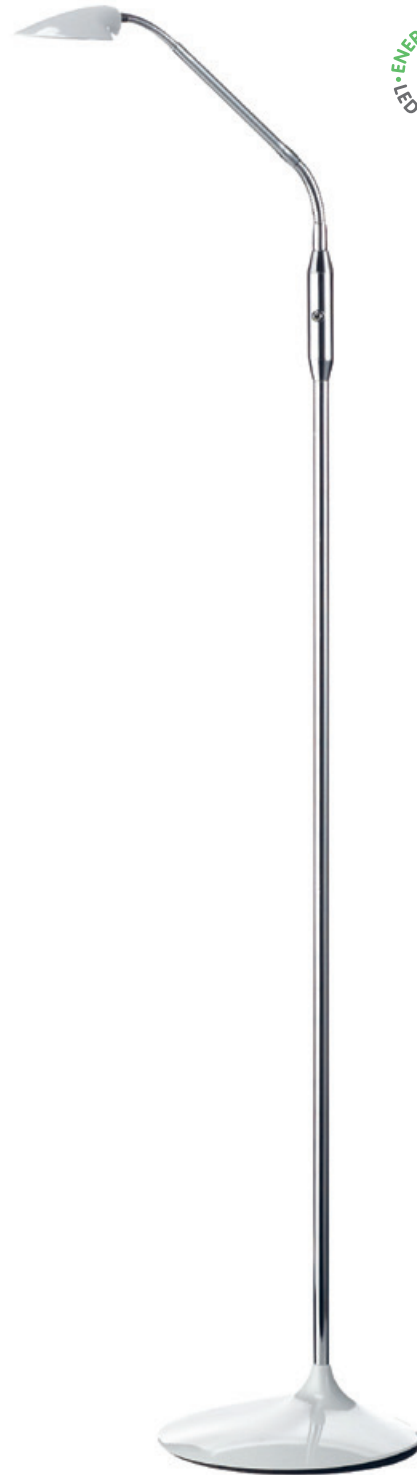

104863

90	4 pcs	Class I	2,2kg
190	MR16 included	4x35W	12V

102646

102647

KLEPP

METAL

biały, white, bílý, fehér

102646