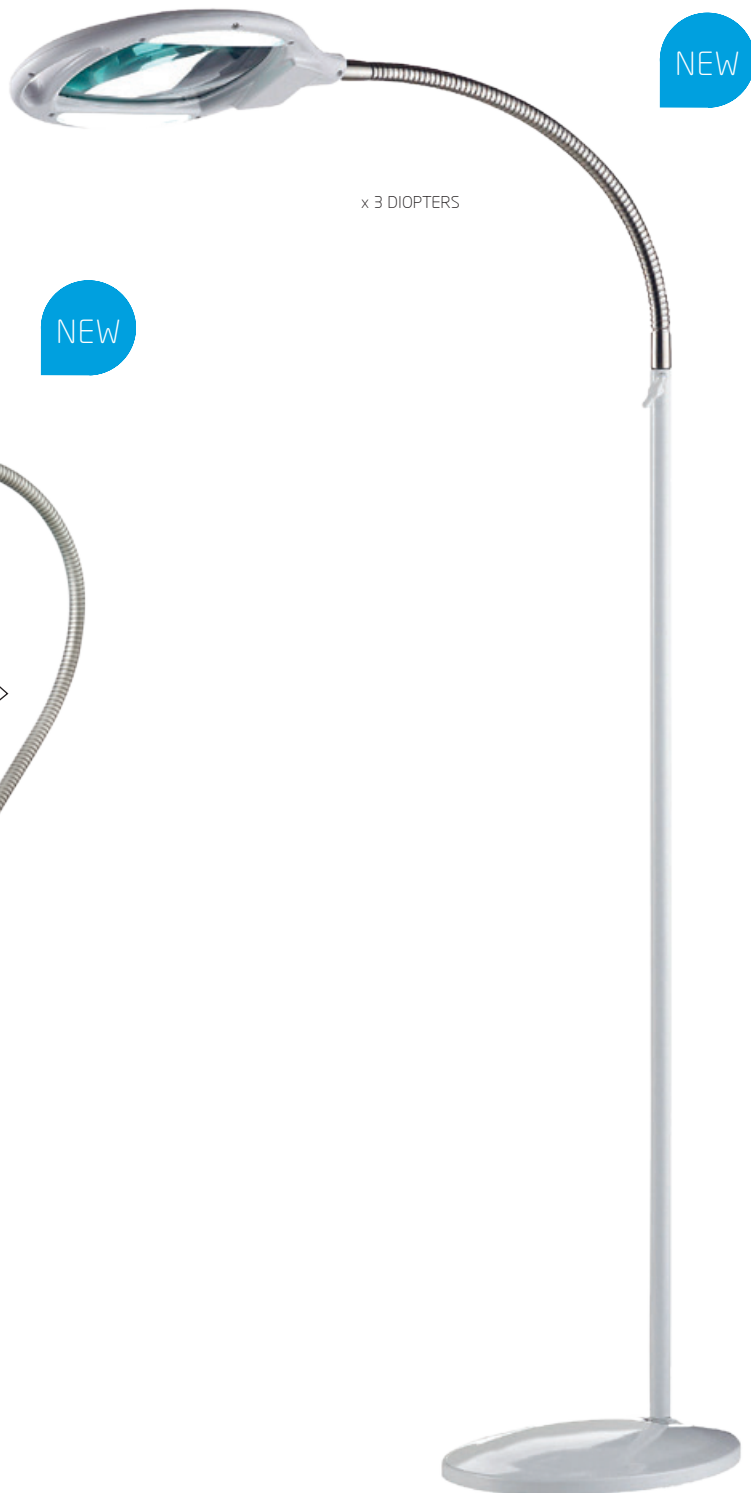

102881

METAL/PLASTIC

TAMPERE

biały/stal, white/steel, bílý/ocel, fehér/acél **102881**

1350	2 pcs	Class II	8,6kg
205x550	LED	60x0,09W	230V