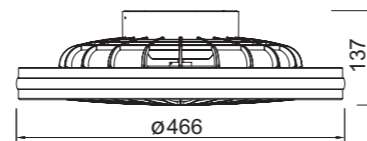

Ref	K	CRI	W	Lúmenes	Lúmenes 360°	Acabado Finish	Motor
8292	2700-6500K	≥ 80	40W	3000lm	4200lm	Negro Black	20W
8291	2700-6500K	≥ 80	40W	3000lm	4200lm	Blanco White	20W

Velocidad Speeds	1	2	3
Potencia Power	6W	12W	20W
RPM	650	850	1050
Flujo de aire Airflow(m³/min)	22	36	45
Flujo de aire Airflow(m³/h)	1320	2160	2700
Nivel sonoro Sound level (dB(a))	36	45	56

Flujo aire concentrado