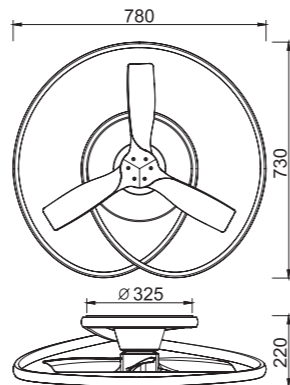

Ref	K	CRI	W	Lúmenes	Lúmenes 360°	Acabado Finish	Motor
8235	2700-5000K	≥ 80	60W	4200lm	6600lm	Blanco madera White wood	35W

Velocidad Speeds	Sleep mode	30%	70%	100%
Potencia Power	5W	9W	23W	35W
RPM	100	130	280	380
Flujo de aire Airflow(m³/min)	25	32	75	104
Flujo de aire Airflow(m³/h)	1500	1920	4500	6240
Nivel sonoro Sound level (dB(a))	30	33	42	49

WINTER

SUMMER

R00137

INSTALAR

MODO DE USO