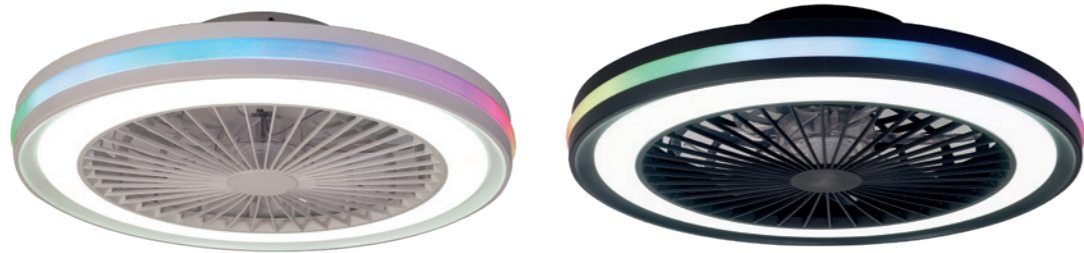

GAMER

Ref	K	CRI	W	Lúmenes	Lúmenes 360°	Acabado Finish	Motor
8292	2700-6500K	≥ 80	40W	3000lm	4200lm	Negro Black	20W
8291	2700-6500K	≥ 80	40W	3000lm	4200lm	Blanco White	20W

Velocidad Speeds	1	2	3
Potencia Power	6W	12W	20W
RPM	650	850	1050
Flujo de aire Airflow(m³/min)	22	36	45
Flujo de aire Airflow(m³/h)	1320	2160	2700
Nivel sonoro Sound level (dB(a))	36	45	56

Flujo aire concentrado

WINTER

SUMMER

R00136

RGB RAINBOW

CCT MODE

INSTALAR

MODO DE USO

120°

25,000 h

10,000

5

8

=0,5W

IP20