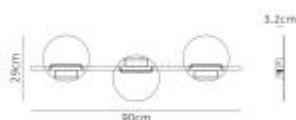

LINE DRAWING

M7300

ERIS Registered design.