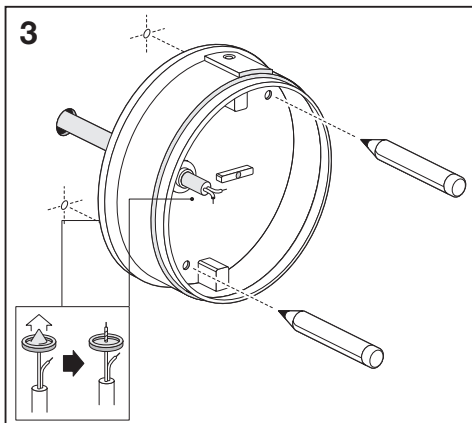

Outdoor Surface Pole

	EAN	Ø x H	W	lm	lm/W	K	IP	IK
Outdoor Surface Pole 6W/3000K SST IP44	4058075075177	102x87	6	350	60	3000K	44	06

	EAN		 (°C)	PF	R _a	V _{AC}	Hz	
Outdoor Surface Pole 6W/3000K SST IP44	4058075075177	160°	-20...40	≥ 0.5	> 80	220-240V	50/60Hz	0.3kg

Outdoor Surface Pole

Outdoor Surface Pole

www.luminaires.ledvance.com

Downlight

Spot

Linear

Panel

Surface