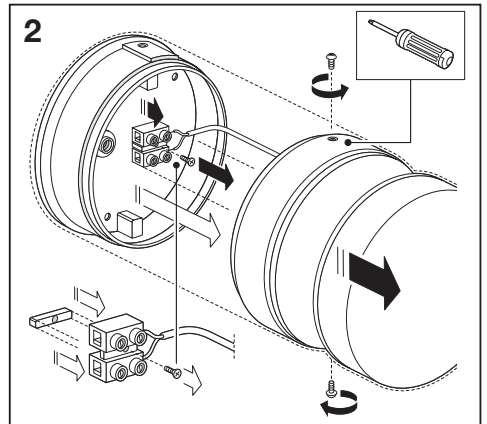

Outdoor Surface Pole

	EAN	Ø x H	W	lm	lm/W	K	IP	IK
Outdoor Surface Pole 6W/3000K SST IP44	4058075075177	102x87	6	350	60	3000K	44	06

	EAN		 (°C)	PF	R _a	V _{AC}	Hz	
Outdoor Surface Pole 6W/3000K SST IP44	4058075075177	160°	-20...40	≥ 0.5	> 80	220-240V	50/60Hz	0.3kg

Outdoor Surface Pole

Outdoor Surface Pole

www.luminaires.ledvance.com

Downlight

Spot

Linear

Panel

Surface