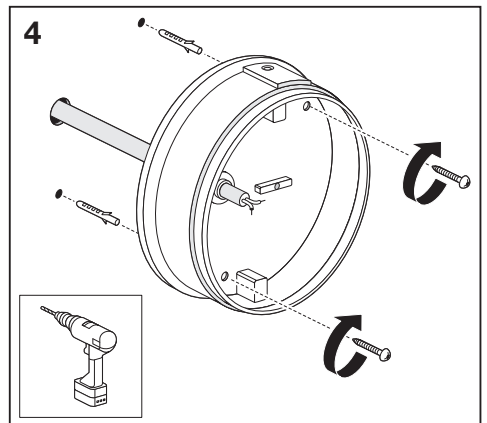

Outdoor Surface Pole

	EAN	Ø x H	W	lm	lm/W	K	IP	IK
Outdoor Surface Pole 6W/3000K SST IP44	4058075075177	102x87	6	350	60	3000K	44	06

	EAN		 (°C)	PF	R _a	V _{AC}	Hz	
Outdoor Surface Pole 6W/3000K SST IP44	4058075075177	160°	-20...40	≥ 0.5	> 80	220-240V	50/60Hz	0.3kg

Outdoor Surface Pole

Outdoor Surface Pole

www.luminaires.ledvance.com

Downlight

Spot

Linear

Panel

Surface