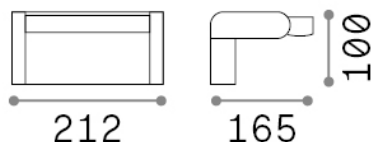

General info

Outdoor - Wall lamps

Ean	8021696307169
Item	SWIPE AP COFFEE
Installation	Wall lamps
Guarantee	5 years
Gross weight	1.3 kg
Volume	0.005463 m ³

Technical info

Net weight	1.2 kg
Insulation class	I
Protection index	IP54
Compliance	CE
Operating temperature	-
Dimmer	Non-dimmable, On-Off
Power output	220-240 V AC 50/60 Hz
Power supply	In-built, included Replaceable (by qualified operators only), electronic
Adjustability	vert. 0-350°

Source info

Integrated source	Integrated LED module
Replaceable source	No
Power	LED 20,5 W
Emission	Direct
Max consumption	max 20,50 W
Features LED	LED SMD
CCT	3000 K
Duration LED (t. 25°C)	50000 h
CRI	> 80
Light beam	105°
Light beam flux	2300 lm
Useful light flux	1320 lm
Photobiological risk	1