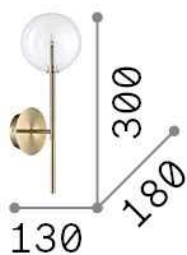

Source info

Integrated source	Light bulb (included)
Replaceable source	Replaceable
Power	G4 max 1 x 2 W
Emission	Diffuse
Max consumption	-
Bulb included	EAN 8021696222257 - G4 2.0W 170Lm 3000K