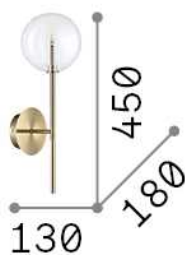

Source info

Integrated source	Light bulb (included)
Replaceable source	Replaceable
Power	G4 max 1 x 2 W
Emission	Diffuse
Max consumption	-
Bulb included	EAN 8021696222257 - G4 2.0W 170Lm 3000K