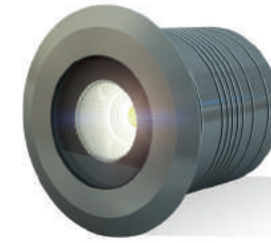

041033
88*76

041133
88*88*76

MATERIAL Stainless steel top. Nature solid aluminum body
DESCRIPTION Max. 3W Max. 500Lm
COLOR TEMP 3000K
INPUT 100-240V ~ 50/60Hz
POWER FACTOR >0,5
IP 67
CRI >80
PROTECTION Class I