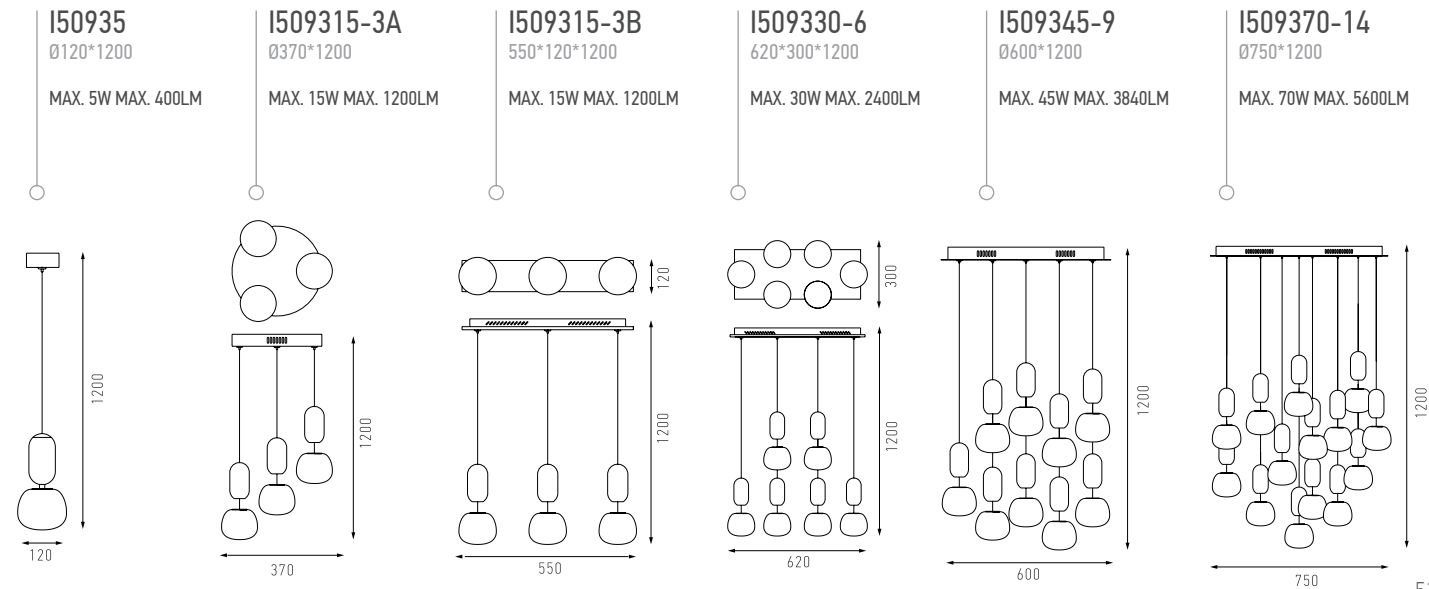

_I509345-9

VISTA

MATERIAL Metal + Glass
COLOR TEMP 3000K
INPUT 198-242V ~ 50/60Hz
IP 20
CRI >80
PROTECTION Class II
COLOR white and black white and gold

_INDOOR