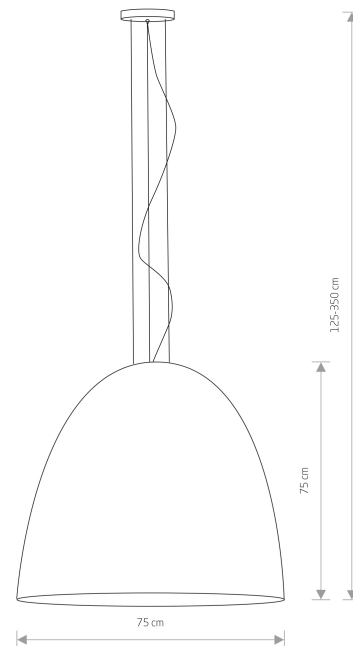

LUMINAIRE MODEL

**EGG Black/Copper XL**  
**10321**

CATALOGUE GROUP  
COUNTRY OF ORIGIN

—  
**MADE IN POLAND**

LIGHT SOURCE **E27**  
LIGHT SOURCES TYPE **Replaceable**  
MAXIMUM WATTAGE **40W**  
LAMP INCLUDES SOURCE OF LIGHT **No**  
NUMBER OF LIGHT SOURCES **7**  
IP **IP20**  
PRZEZNACZENIE **Wewnętrzna**

PACKAGE DIMENSIONS (L/W/H) **78cm/78cm/71cm**  
WEIGHT NETTO/BR **6,83kg/10,3kg**  
ASSEMBLY METHOD **Direct assembly**  
LEADING/SUPPLEMENTARY COLOR **Black**  
MATERIALS **Composite, Steel**  
STYLE **Modern**  
ELECTRICAL SECURITY CLASS **I**  
POWER SUPPLY **~220-230V/50/60Hz**

DIMENSIONS

5 9 0 3 1 3 9 1 0 3 2 1 3

LUMINAIRE MODEL

**EGG BLACK/COPPER XL**

10321

PARAMETERS

Item No.	POWER	COLOR TEMP	LUMEN	BEAM ANGLE	CRI	IP	LED BRAND	DRIVER BRAND	LIFETIME	WARRANTY
10321	40W	—	—	—	—	IP20	—	—	—	—