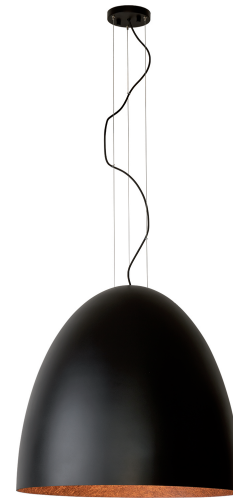

LUMINAIRE MODEL

**EGG Black/Copper XL**  
**10321**

CATALOGUE GROUP  
COUNTRY OF ORIGIN

—  
**MADE IN POLAND**

LIGHT SOURCE **E27**  
LIGHT SOURCES TYPE **Replaceable**  
MAXIMUM WATTAGE **40W**  
LAMP INCLUDES SOURCE OF LIGHT **No**  
NUMBER OF LIGHT SOURCES **7**  
IP **IP20**  
PRZEZNACZENIE **Wewnętrzna**

PACKAGE DIMENSIONS (L/W/H) **78cm/78cm/71cm**  
WEIGHT NETTO/BR **6,83kg/10,3kg**  
ASSEMBLY METHOD **Direct assembly**  
LEADING/SUPPLEMENTARY COLOR **Black**  
MATERIALS **Composite, Steel**  
STYLE **Modern**  
ELECTRICAL SECURITY CLASS **I**  
POWER SUPPLY **~220-230V/50/60Hz**

DIMENSIONS

5 9 0 3 1 3 9 1 0 3 2 1 3

LUMINAIRE MODEL

**EGG BLACK/COPPER XL**

10321

PARAMETERS

Item No.	POWER	COLOR TEMP	LUMEN	BEAM ANGLE	CRI	IP	LED BRAND	DRIVER BRAND	LIFETIME	WARRANTY
10321	40W	—	—	—	—	IP20	—	—	—	—