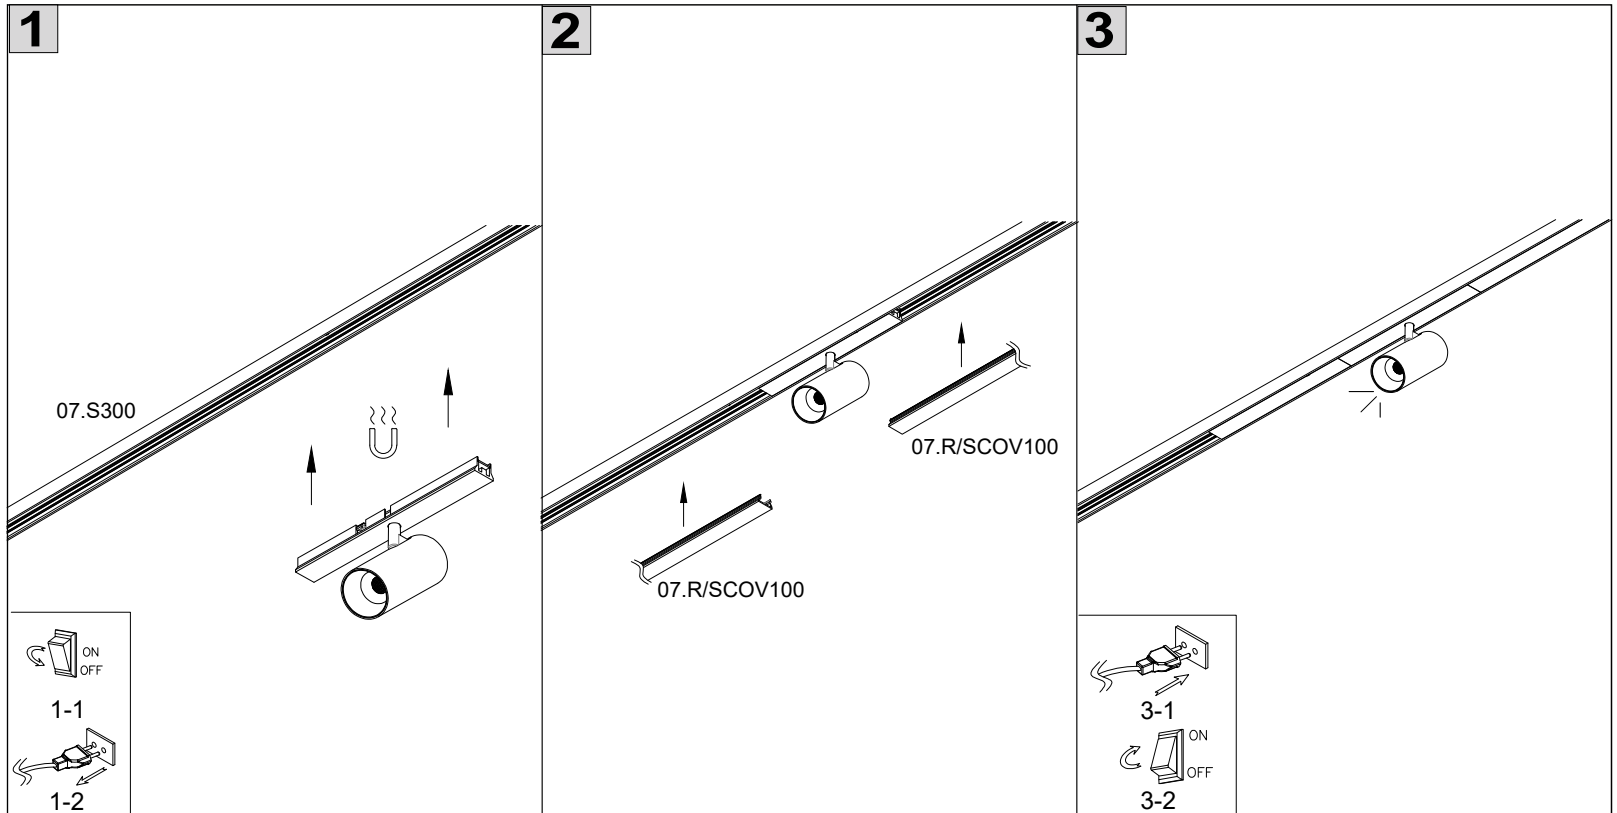

LTX Lightonix sp. z o.o.
Ul Hoza, 86 lok. 410
00-682 Warszawa, Poland
Telephone: +48 516 808 834
E-mail: info@ltx-led.com

LIGHTING SOLUTIONS
LTX-LED.com