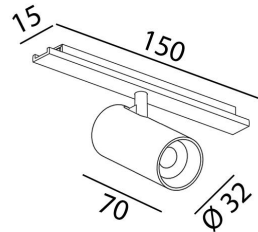

MINI_LINE 42 TUB S A

07.3270.5.930

POWER: 5W
DC 42V

SAFETY INSTRUCTIONS

- The appliance should be installed, connected and tested by qualified electrician, and in accordance with local regulations.
- Turn off the power supply before installation or maintenance of the appliance, and make sure that the cables will not be squeezed or damaged by sharp edges.
- The appliance should not be covered by insulation blankets or similar materials .
- Clean the appliance with a soft cloth and a standard PH neutral detergent. Stainless steel surfaces should be maintained regularly.
- Misuse of, or changes to the appliance shall nullify the guarantee. The manufacturer is free to change the design, specifications and instructions for assembly.